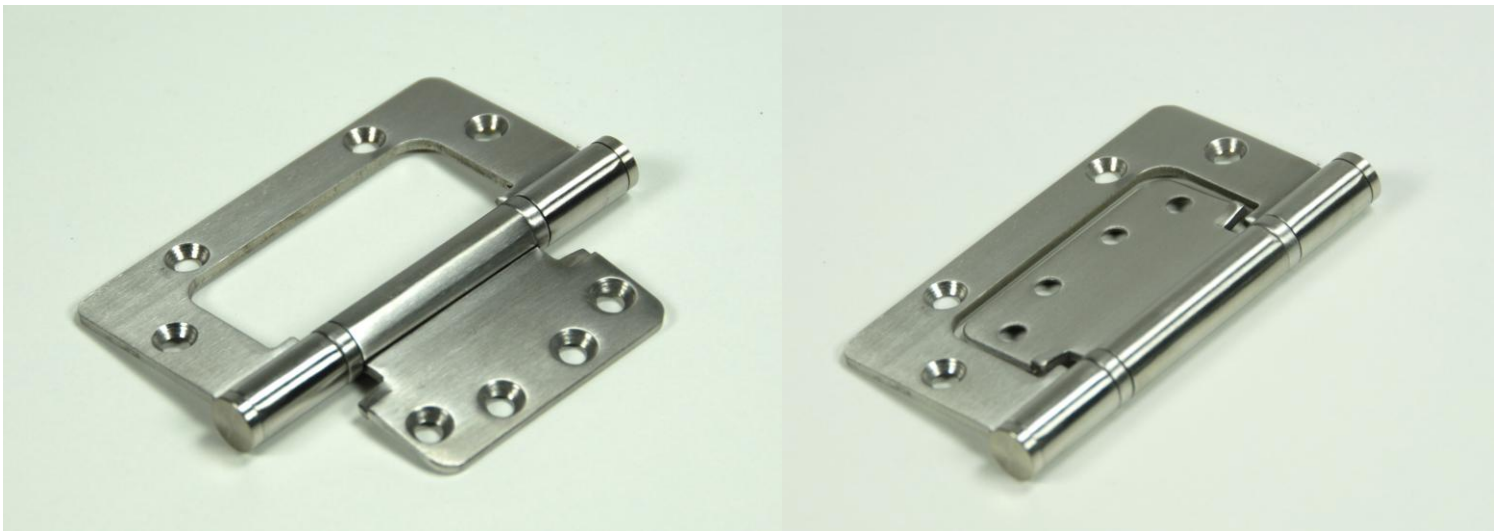

## EZY-JAMB STANDARD HINGES FOR 1-3/4" DOOR

These are Stainless steel ball bearing hinges made specially for the EZY-JAMB door frame. Since these hinges cannot be mortised into our door frame we have developed a high quality hinge that has been tested and proven successful.